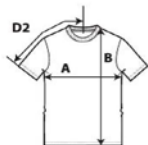

5000

Heavy Cotton Adult T-Shirt

SPECIFICATIONS

Centimeters
 Chest / Pecho (A)
 Length from HPS (B)
 Sleeve length (Center back) (D2)

	Tol-	Tol+	S	M	L	XL	2XL	3XL	4XL	5XL
Chest / Pecho (A)	2.540	2.540	45.720	50.800	55.880	60.960	66.040	71.120	76.200	81.280
Length from HPS (B)	2.540	2.540	71.120	73.660	76.200	78.740	81.280	83.820	86.360	88.900
Sleeve length (Center back) (D2)	1.905	1.905	38.418	41.910	45.720	49.530	53.340	56.833	60.008	63.500