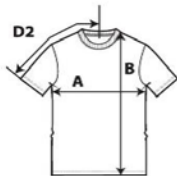

**GILDAN®**

**5000B**

**Heavy Cotton Youth T-Shirt**

**SPECIFICATIONS**

**Centimeters**

**Chest (A)**

**Length from HPS (B)**

**Sleeve length (Center back) (D2)**

	<b>Tol-</b>	<b>Tol+</b>	<b>XS</b>	<b>S</b>	<b>M</b>	<b>L</b>	<b>XL</b>
Chest (A)	2.540	2.540	40.640	43.180	45.720	48.260	50.800
Length from HPS (B)	2.540	2.540	52.070	55.880	59.690	63.500	67.310
Sleeve length (Center back) (D2)	1.905	1.905	33.655	36.195	38.735	41.275	43.815